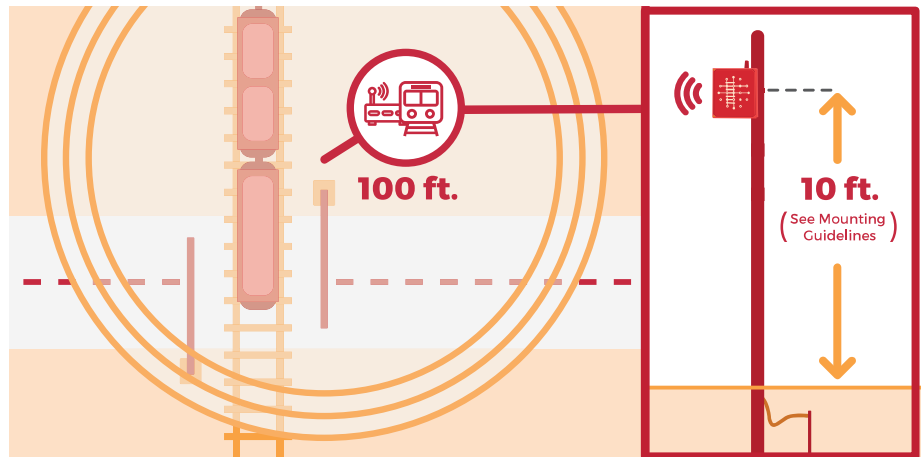

TRAINFO SENSOR

- ✓ **Reliable**
- ✓ **Accurate**
- ✓ **Installed Off Rail Property**
- ✓ **Low-Cost**

TRAINFO sensors collect train movement data including movements other data sources neglect.

FEATURES

- Installed without coordination with rail companies
- Supports real-time applications
- On board cellular modem
- Compatible with standard DSRC Roadside Units
- 100 ft detection radius
- Self-calibration feature allows for easy installation
- 1-year warranty
- Remote installation support

SPECIFICATIONS

POWER:

- 8Wh @ 110VAC
- Solar powered option available

DIMENSIONS:

- 18"x16"x10"

AMBIENT OPERATING TEMP:

- -40°C to 74°C

CERTIFICATIONS:

- CSA and FCC

UPDATES:

- Firmware updated remotely by TRAINFO

ACCURACY:

- 99.9% detection accuracy at controlled crossings under normal conditions

WORKS IN VARIOUS ENVIRONMENTS:

- Low visibility
- Glare and darkness
- Humidity up to 95% RH